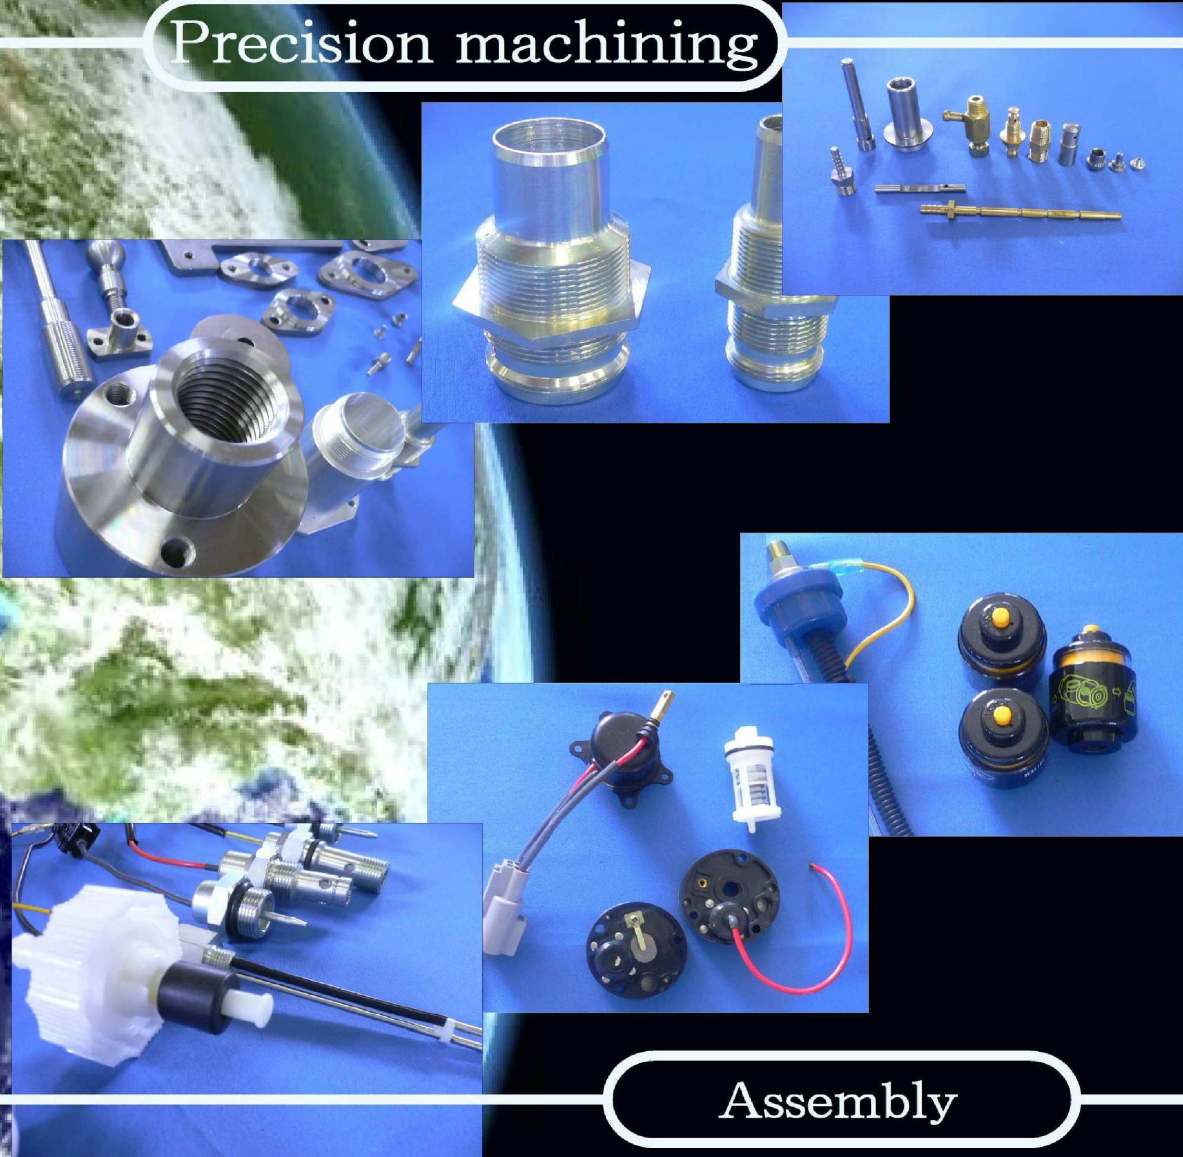

We conscious environment friendly manufacturing, also to put much importance on harmony with nature

LUMINA INC. • AKITA LUMINA INC.

PT.TOKYO LUMINA INDONESIA

Precision machining

Assembly

LUMINA INC.
1-2-17 Nakanobu Shinagawa-Ku Tokyo
142-0053 Japan
TEL. 03-3787-3161 FAX. 03-3784-6463